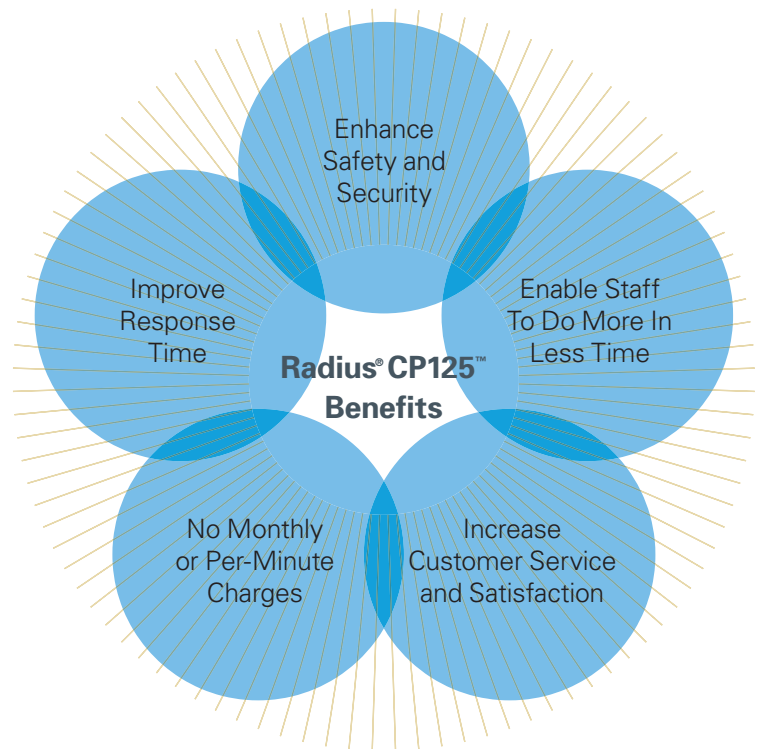

Introducing the Motorola Radius® CP125™.

A Durable, Affordable and Effective Two-Way Communications Solution.

Many businesses and schools have discovered the benefits of two-way radios for effective employee communications. And many more have been anxious to gain productivity and improve service—but have been concerned about costs or employee learning curves.

Whether you're looking to replace older two-way radios, or are considering integrating them into your operation for the first time, the Radius® CP125™ makes it easy and remarkably affordable.

The Radius® CP125™ provides instant communication that's powerful and dependable combined with simple operation. It keeps employees in touch, always able to respond to anything from a simple question to a request from a manager to an emergency. The Radius® CP125™ is the right choice for businesses seeking reliable performance and exceptional value.

IDEAL FOR:

- Educators
- Retail Outlets
- Property Management
- Hospitality